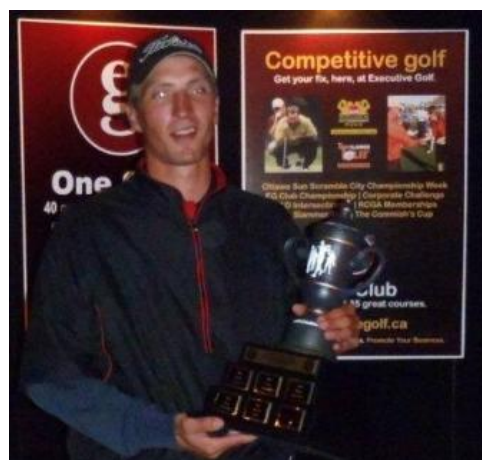

B Division

Player	R1	R2	R3	TOT